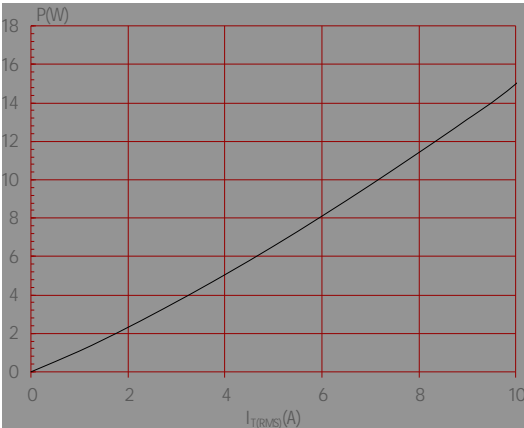

JST137H-600G

FIG.1:

FIG.2:

FIG.3:

(mA)	Package	Base qty. (pcs)	Delivery mode
100	TO-251	80	Tube

Revision History